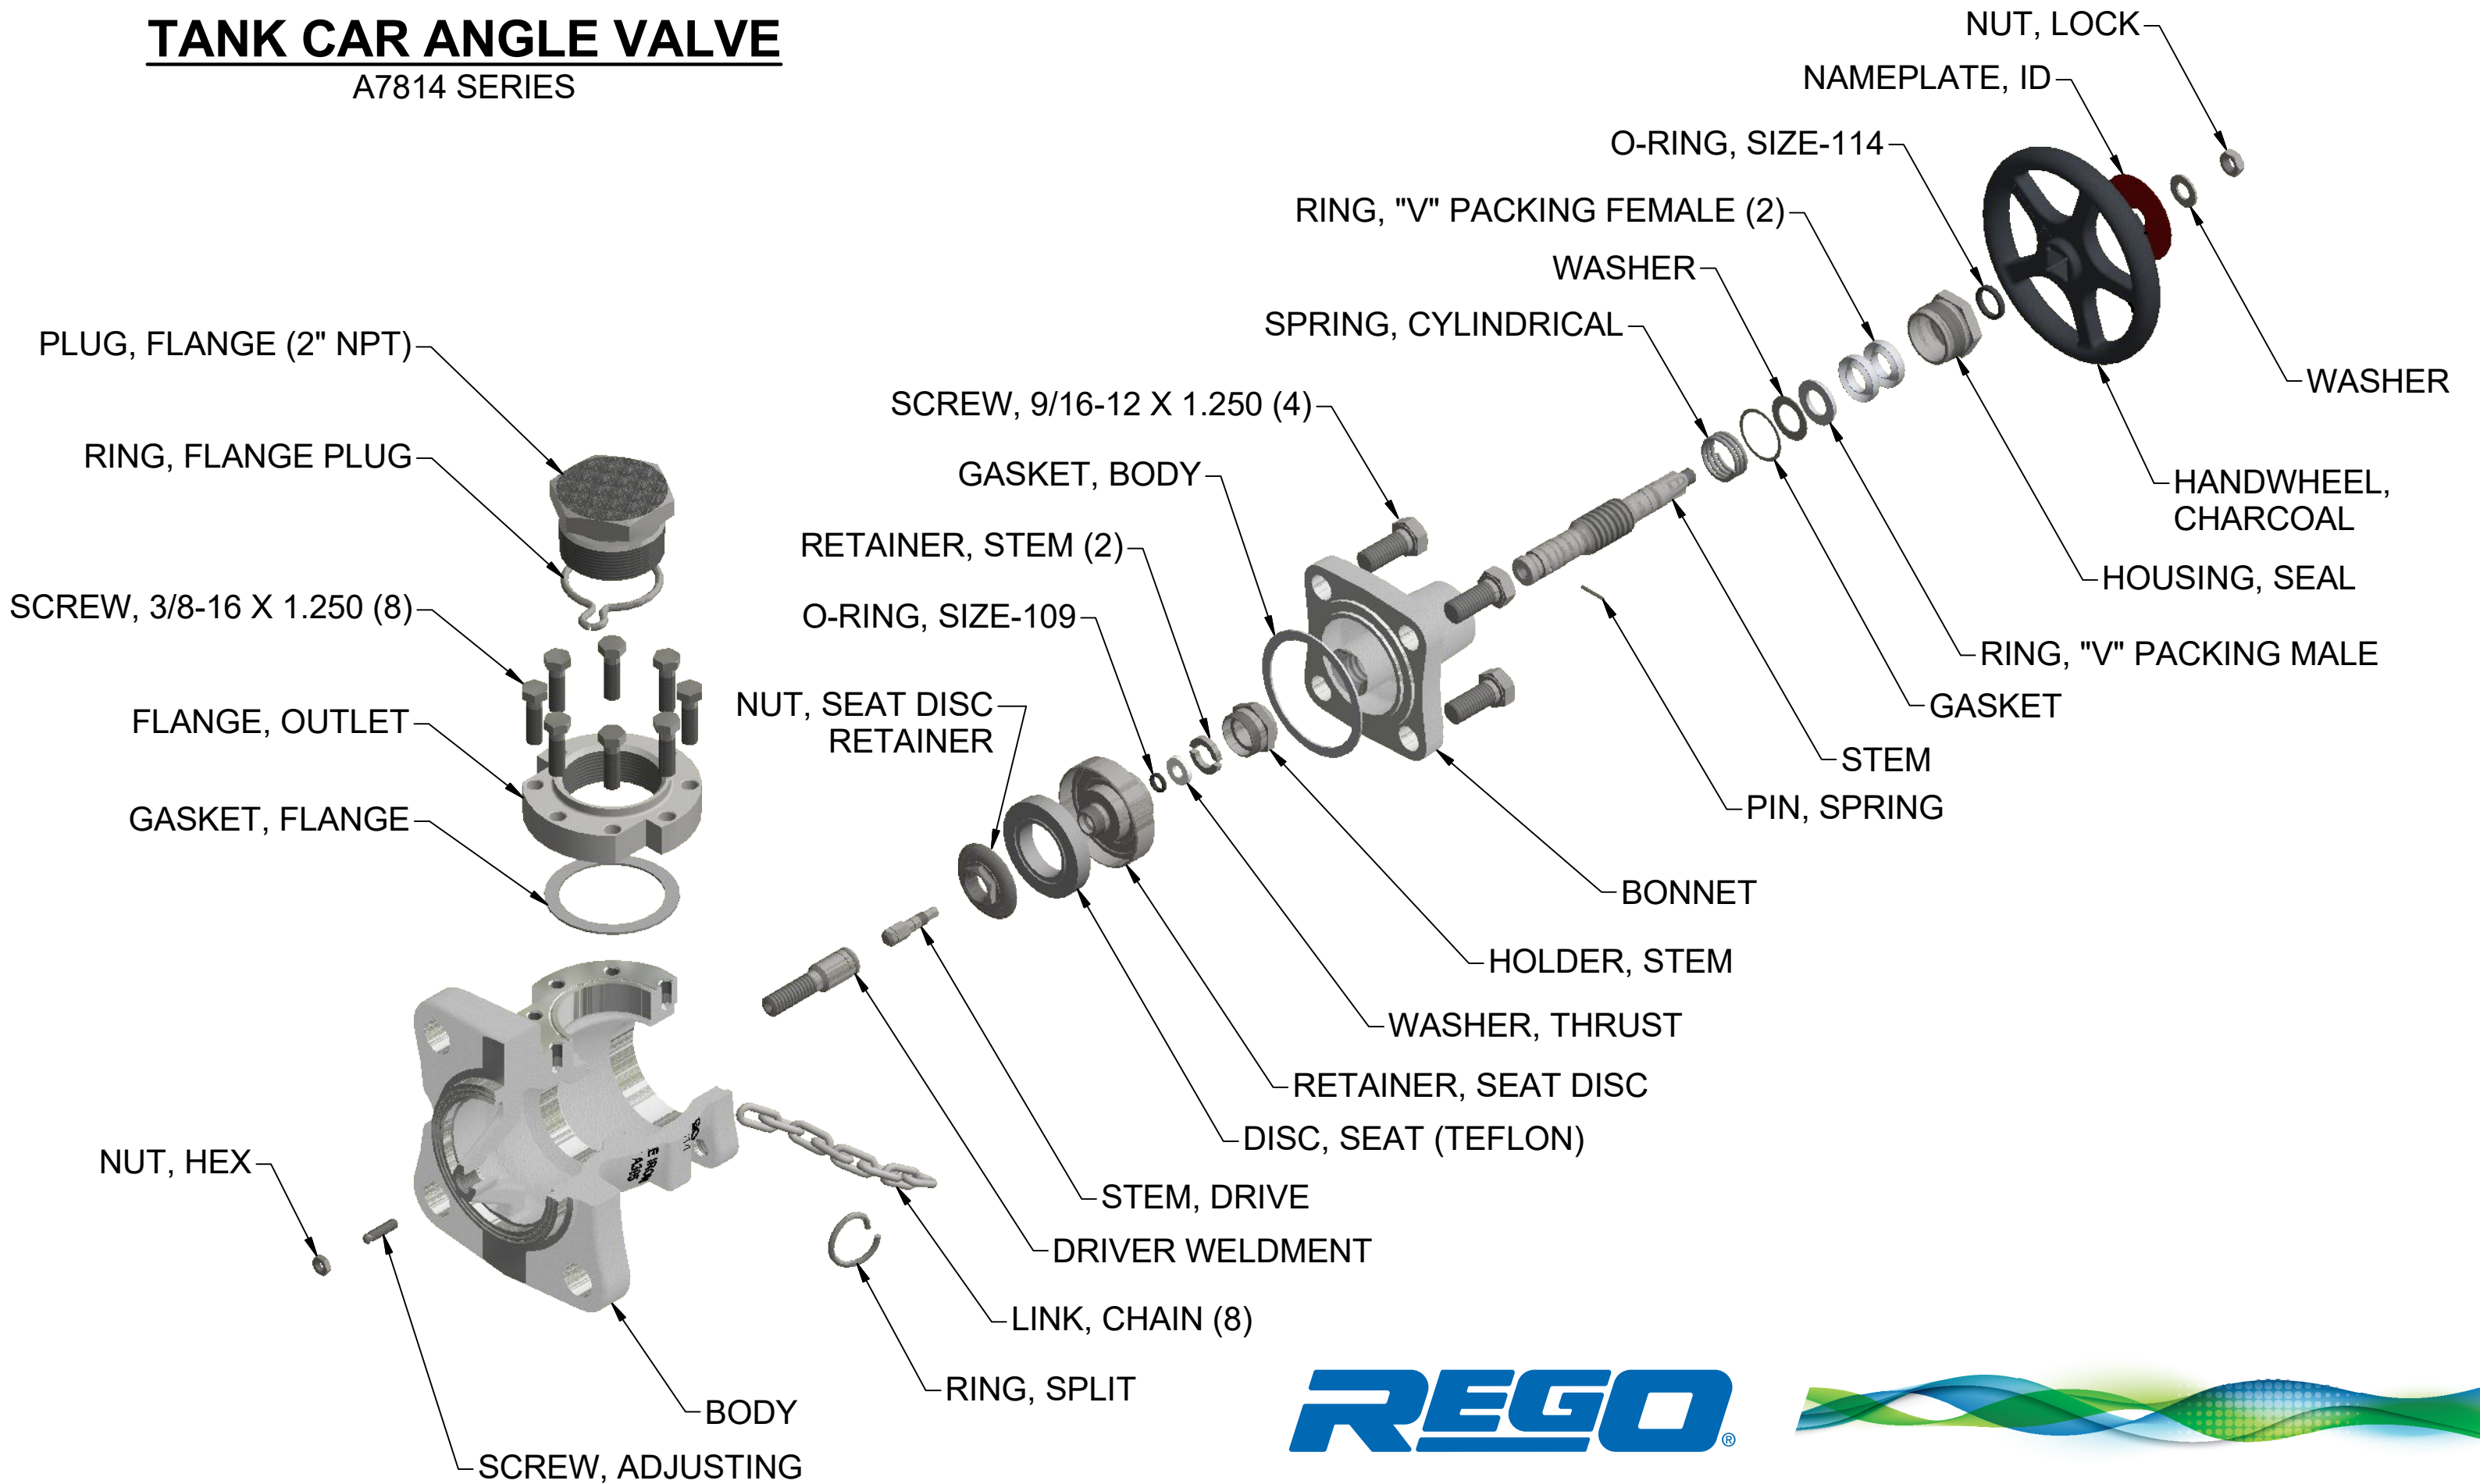

TANK CAR ANGLE VALVE

A7814 SERIES

REGO®